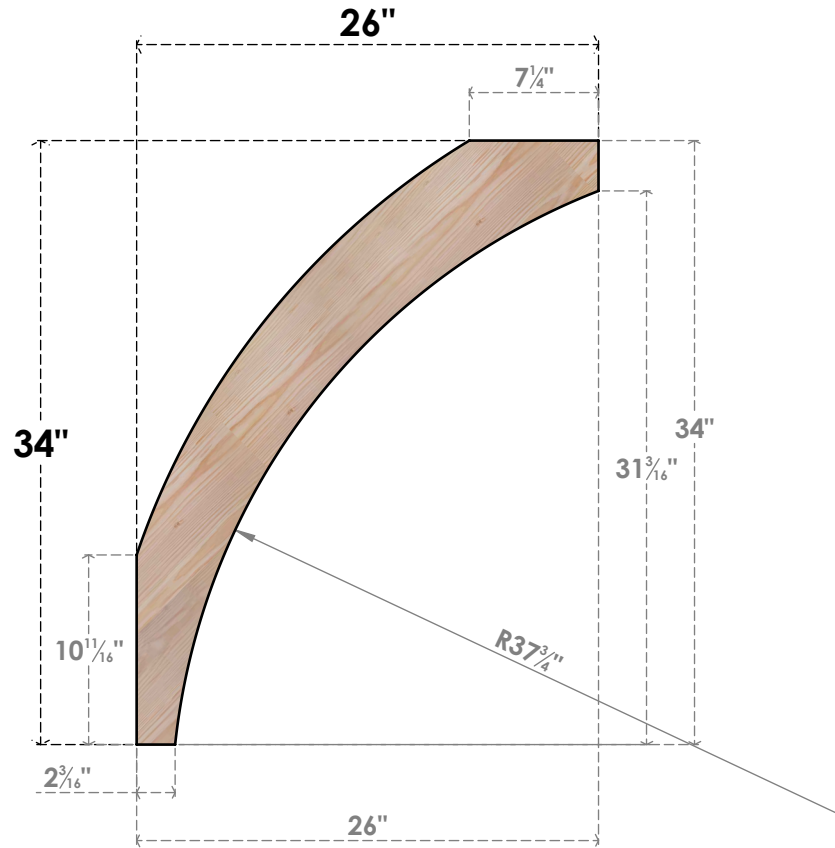

BRC06X26X34THR00SDF

5 1/2"W X 26"D X 34"H THORTON SMOOTH BRACE, DOUGLAS FIR

SIDE

FRONT

EKENA MILLWORK
 2300 WEST MAIN ST.
 CLARKSVILLE, TX 75426
 TOLL FREE: 866-607-0453
 WWW.EKENAMILLWORK.COM

NOTES

1. INSTALLATION TO BE COMPLETED IN ACCORDANCE WITH MANUFACTURER'S SPECIFICATIONS.
2. DRAWING MAY NOT BE TO SCALE
3. THIS DRAWING IS INTENDED FOR DESIGN AND PLANNING PURPOSES ONLY.
4. ALL INFORMATION CONTAINED HEREIN WAS CURRENT AT THE TIME OF DEVELOPMENT BUT MUST BE REVIEWED AND APPROVED BY THE PRODUCT MANUFACTURER TO BE CONSIDERED ACCURATE.
5. PRODUCTS ARE NOT KILN DRIED. THIS ITEM IS UNIQUE AND WILL CONTAIN THE NATURAL VARIATIONS THAT THE WOOD SPECIES OFFERS. THIS MAY RESULT IN VARIATIONS UP TO 1/4"